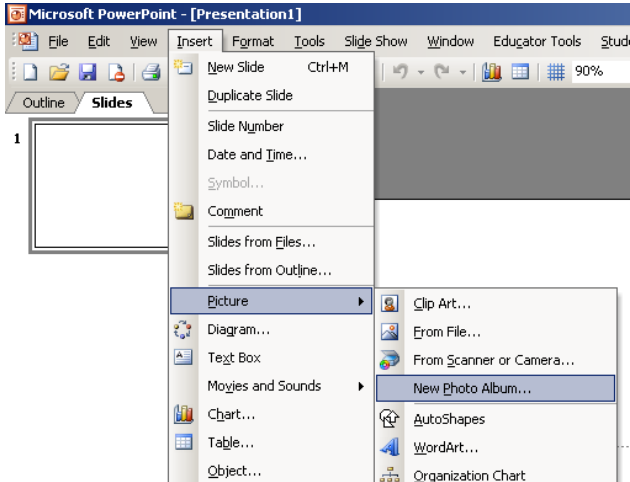

PowerPoint Photo Album

Choose Insert Picture, New Photo Album

Browse to folder with images and select as needed, Then choose **Insert**:

Choose Insert Picture From File/Disk

Pick desired options, then choose **Create**:

Modify Slide Show as needed for the assignment